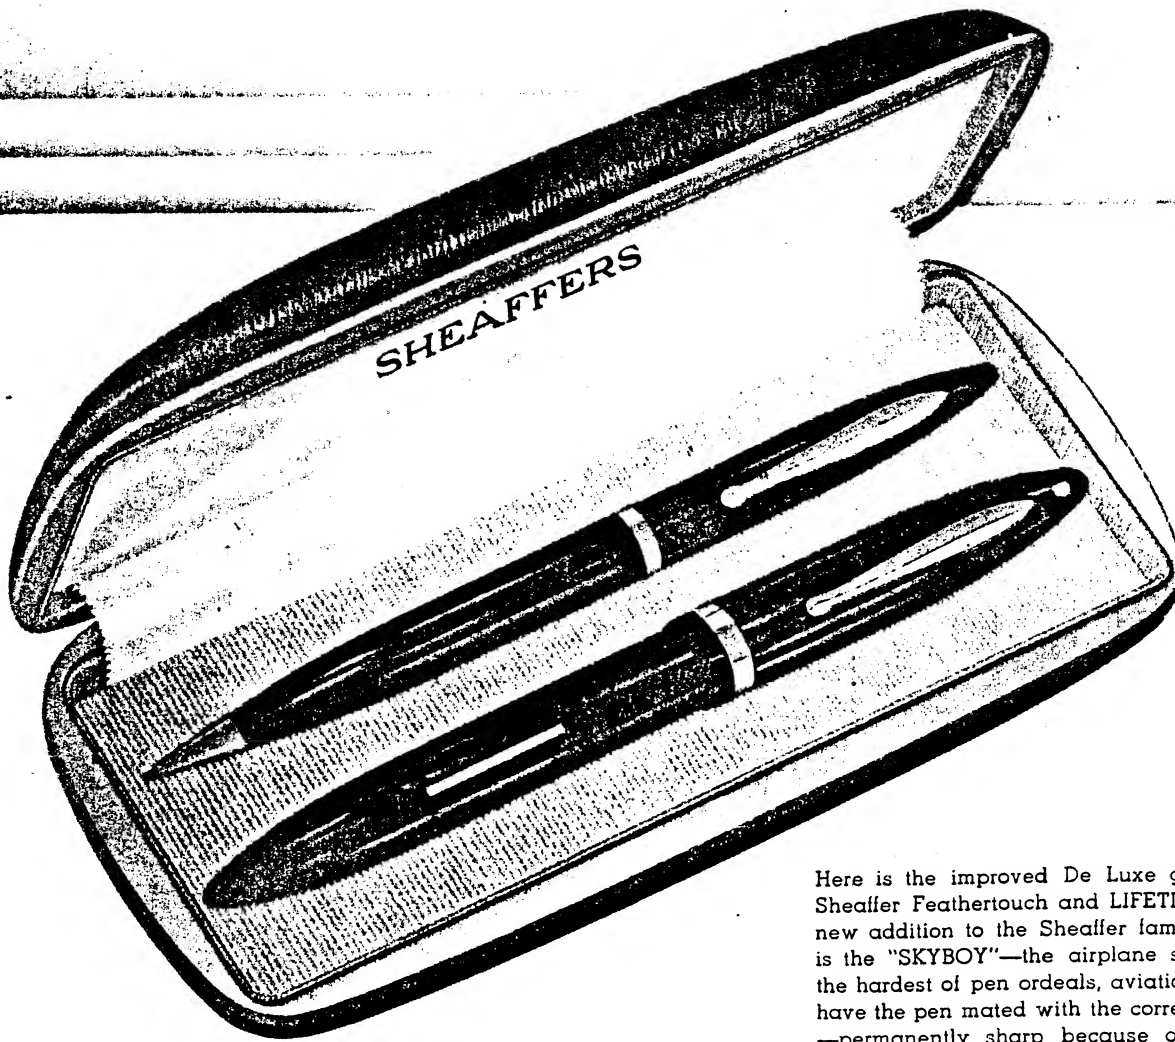

"WHITE DOT" *Lifetime** AND *Feathertouch** GIFT ENSEMBLES FOR MEN

Here is the improved De Luxe gift case provided with all Sheaffer Feathertouch and LIFETIME ensembles for men. A new addition to the Sheaffer family of LIFETIME ensembles is the "SKYBOY"—the airplane special—made to withstand the hardest of pen ordeals, aviation use. Sheaffer ensembles have the pen mated with the correct matching Fineline pencil—permanently sharp because of its strong, double-length lead with 39% smaller writing point. On this page are listed men's ensembles—on the opposite page, pens and pencils individually.

SKYBOY ENSEMBLE Lifetime Feathertouch

<u>Color</u>	<u>List $14.00</u>	<u>Code</u>
<i>Visulated—(Lever Style)</i>		
Black		GIDKE
Golden Brown		GIDLI
Gray Pearl		GIDMO
Marine Green		GIDNU
Carmines		GIDOP

★

**SHEAFFER'S SKYBOY
THE AIRPLANE SPECIAL
FOR ALL WHO TRAVEL
FOR ALL WHO WRITE**

PREMIER ENSEMBLE Lifetime Feathertouch

<u>Color</u>	<u>List $15.00</u>	<u>Code</u>
<i>Visulated—(Lever Style)</i>		
Black		LABAB
Golden Brown		KAMBU
Gray Pearl		RIKVA
Marine Green		EHOTV
Carmines		ABADA
<i>One-Stroke Vacuum</i>		
Black		WUBUB
Golden Brown		KALFA
Gray Pearl		RIDCO
Marine Green		EKEHZ
Carmines		ABAFE

STATESMAN ENSEMBLE Lifetime Feathertouch

<u>Color</u>	<u>List $14.00</u>	<u>Code</u>
<i>Visulated—(Lever Style)</i>		
Black		LABEB
Golden Brown		KAMYR
Gray Pearl		RIGZY
Marine Green		EHULW
Carmines		ABAGI
<i>One-Stroke Vacuum</i>		
Black		WUMYB
Golden Brown		KALAS
Gray Pearl		RICKI
Marine Green		EKIGD
Carmines		ABAHO

ADMIRAL ENSEMBLE Streamlined Feathertouch

<u>Color</u>	<u>List $9.00</u>	<u>Code</u>
<i>Visulated—(Lever Style)</i>		
Black		MSEZE
Golden Brown		KALAF
Gray Pearl		RUFYR
Marine Green		EMASV
Carmines		ABANT
<i>One-Stroke Vacuum</i>		
Black		MVYDE
Golden Brown		KALAG
Gray Pearl		RUKET
Marine Green		EMERM
Carmines		ABAOR

Note: ADMIRAL Ensembles may also be ordered with shorter length pencil at $8.50 each.